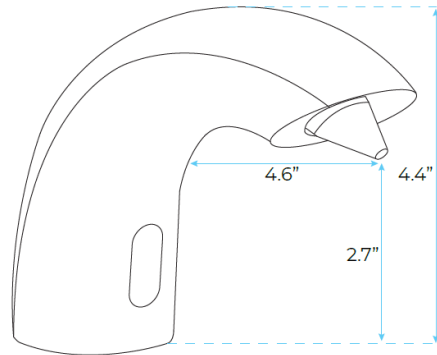

BRIO COMMERCIAL DECK MOUNT AUTOMATIC SOAP DISPENSER IN CHROME FINISH SPECS

Specs:

- Specification
- Product Type: Commercial
- Main Construction Material: Brass
- Mount Type: Deck
- Handle Type: Infra-Red
- Power Rating: 3 Amp Fuse, AC: 230V DC: 1.5V
- Batteries Required: 4 AA Batteries (not supplied)
- Number of Tap Holes: 1
- Valve/Cartridge Type: Solenoid Valve
- Plumbing System Requirements: Suitable for all plumbing systems
- Sensing Range: 0 - 8cm
- Activation Time: 0.5 - 1 secs
- Viscosity of Liquid Soap: 100-3500cp (mpA .s)
- Isolation Included: No