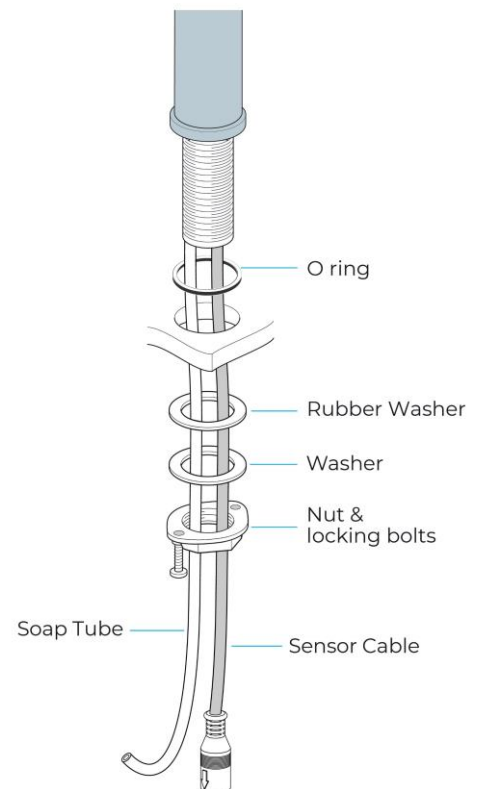

BRIO COMMERCIAL DECK MOUNT AUTOMATIC SOAP DISPENSER IN CHROME FINISH SPECS

Specs:

- Specification
- Product Type: Commercial
- Main Construction Material: Brass
- Mount Type: Deck
- Handle Type: Infra-Red
- Power Rating: 3 Amp Fuse, AC: 230V DC: 1.5V
- Batteries Required: 4 AA Batteries (not supplied)
- Number of Tap Holes: 1
- Valve/Cartridge Type: Solenoid Valve
- Plumbing System Requirements: Suitable for all plumbing systems
- Sensing Range: 0 - 8cm
- Activation Time: 0.5 - 1 secs
- Viscosity of Liquid Soap: 100-3500cp (mpA .s)
- Isolation Included: No